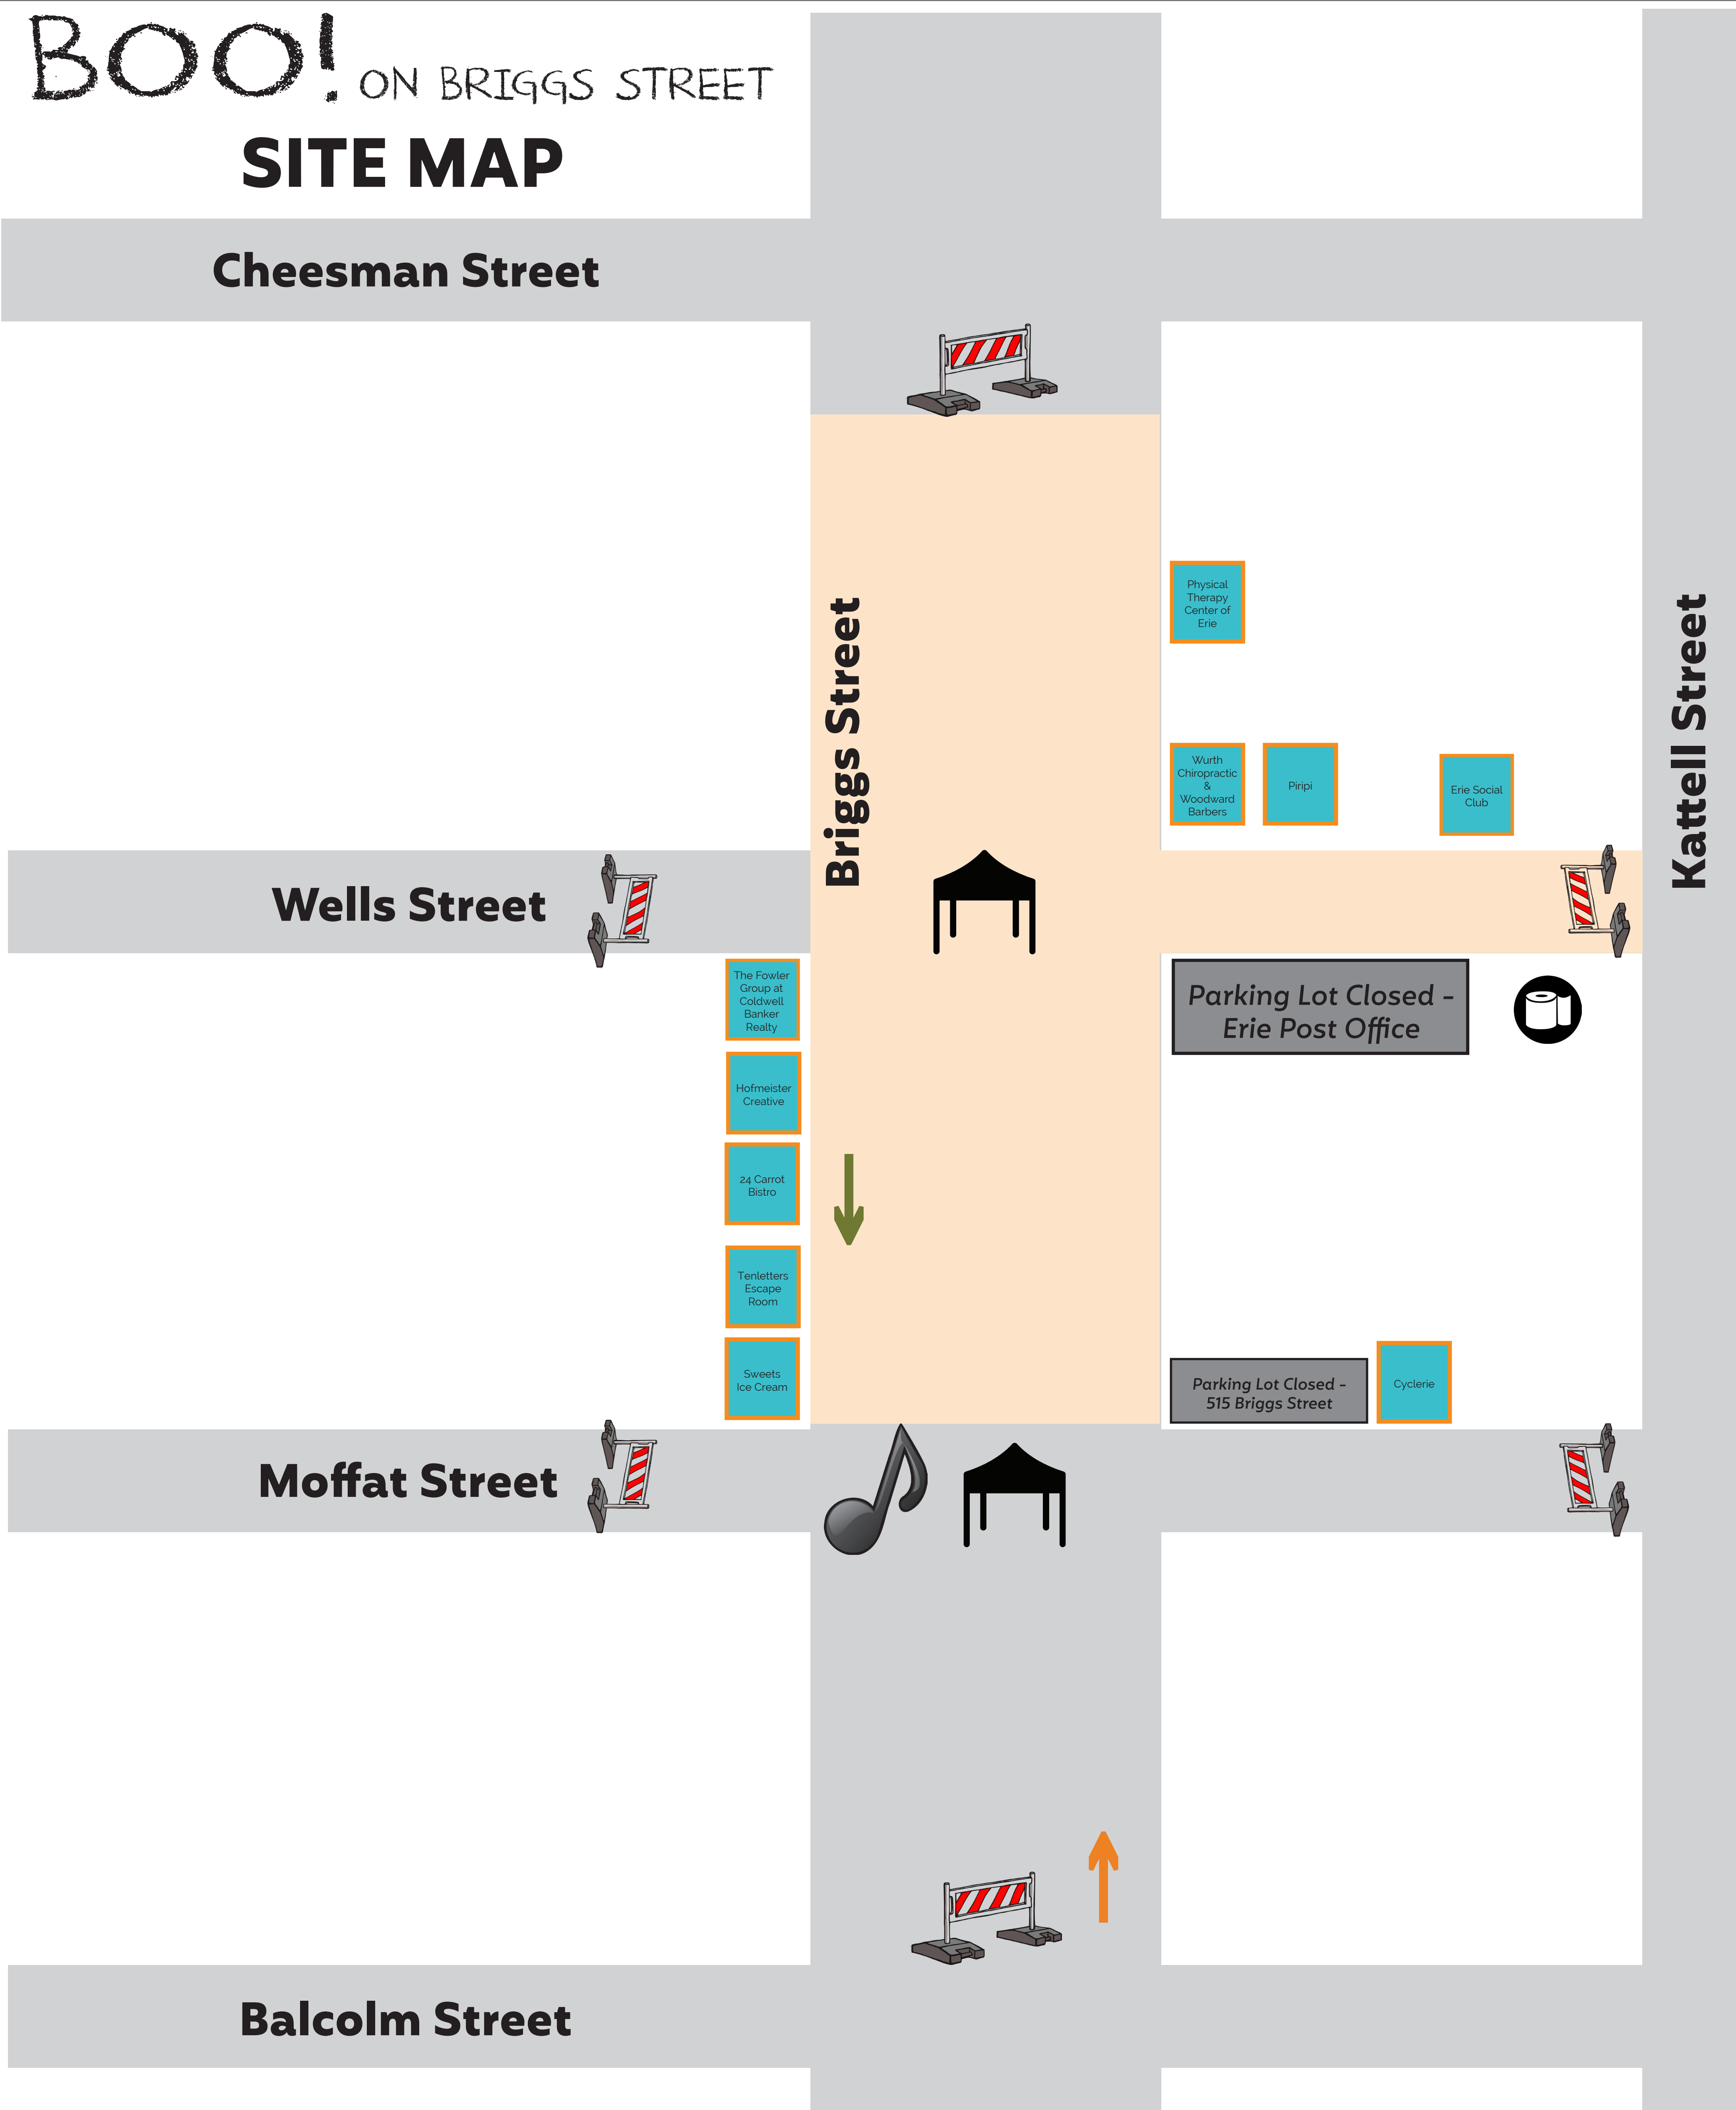

BOO! ON BRIGGS STREET

SITE MAP

Cheesman Street

Briggs Street

Kattell Street

Wells Street

Moffat Street

Balcolm Street

KEY

	Road Closed		Traffic Flow - enter from the north
	Welcome Tent - Event Info, Contest Registration, Lost Child Station		Traffic Flow - enter from the south
	Restrooms		DJ/Stage
	Trick-or-Treat Street (Booths)		Trick-or-Treat Street (Storefront)